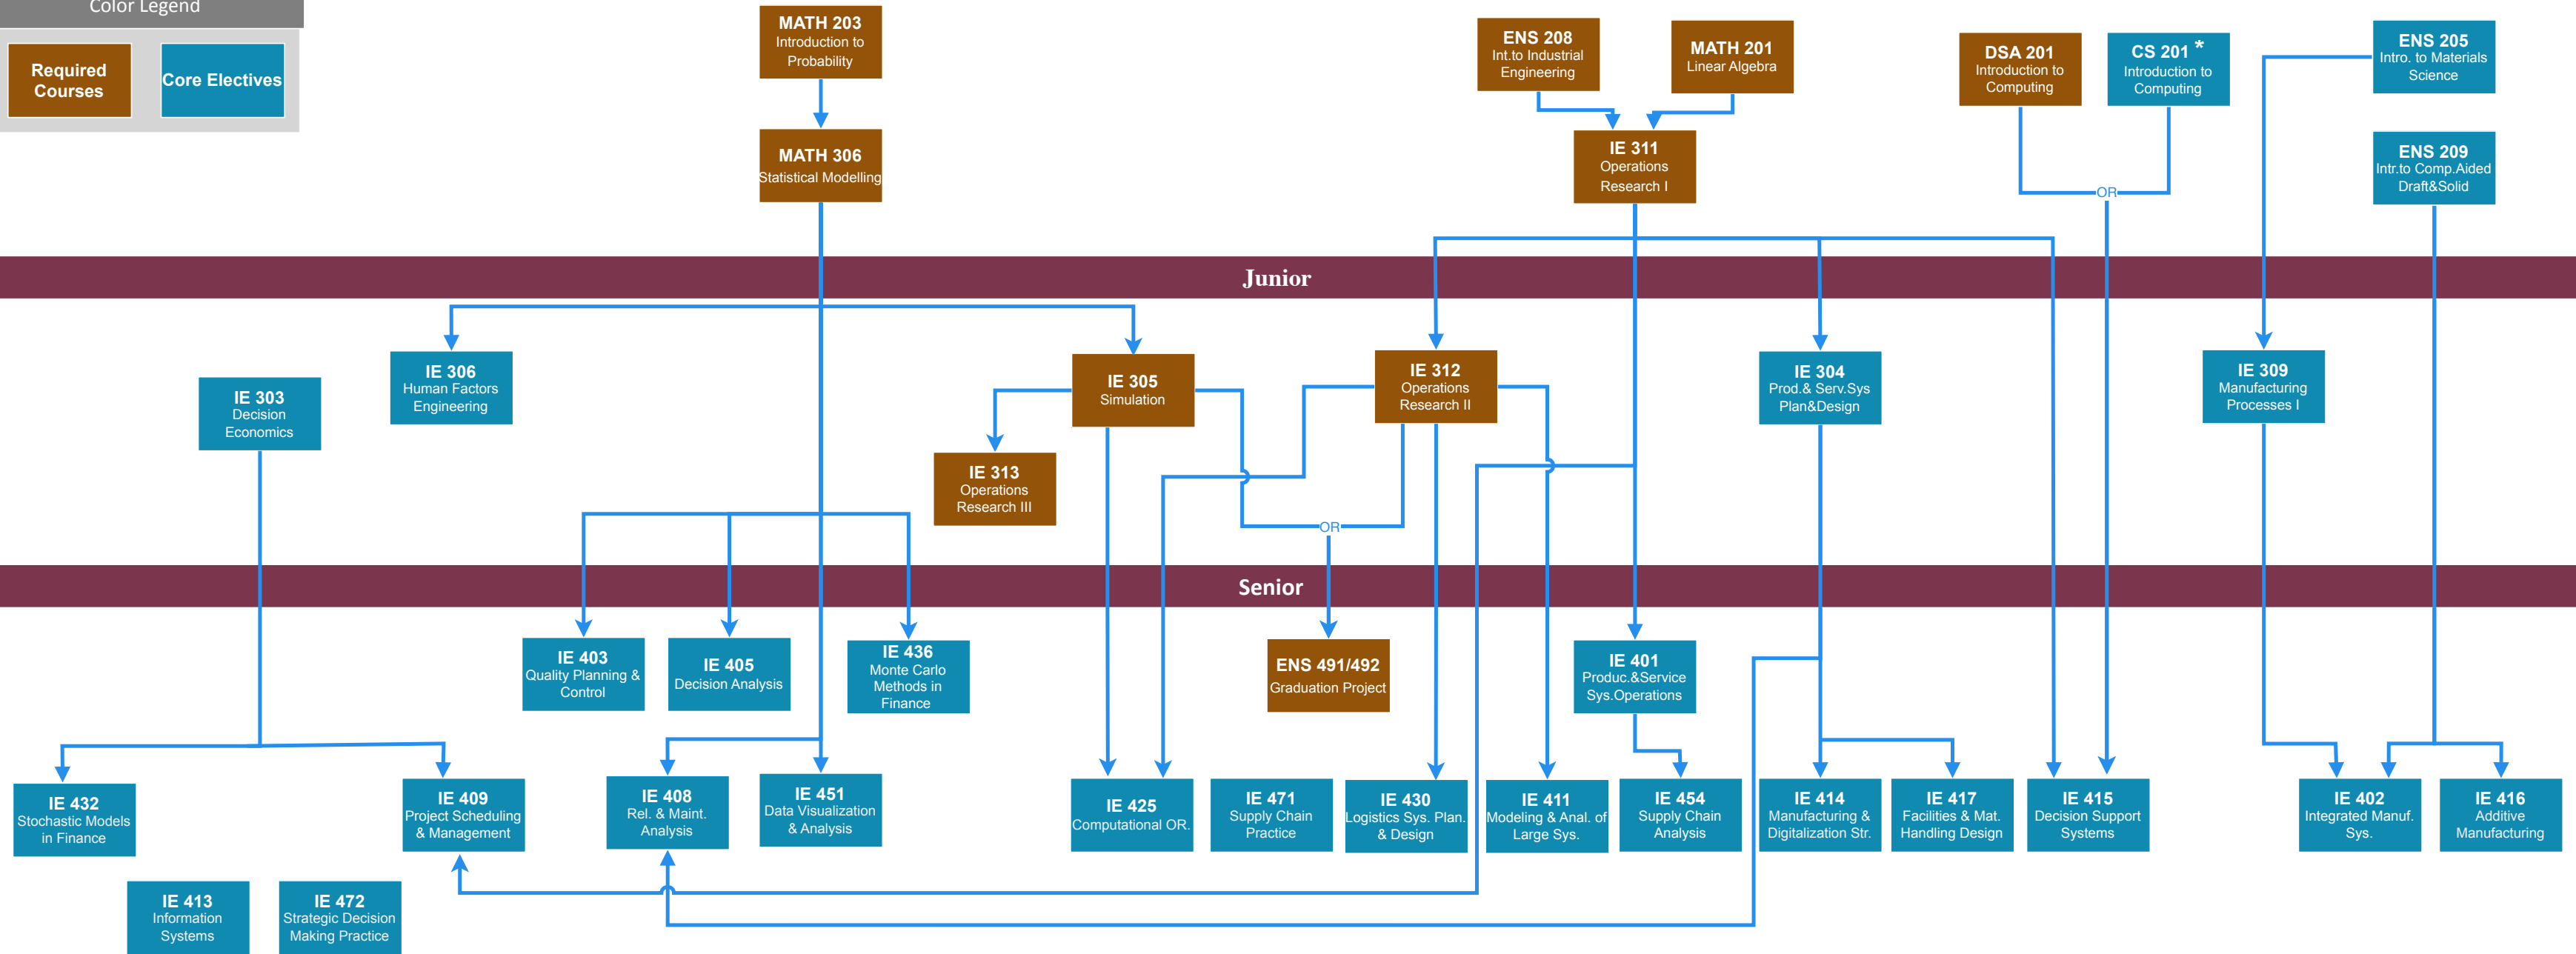

IE Course Prerequisites

Sophomore

* For students admitted prior to the Fall 2024-2025 term, CS201 or DSA201 is required. If both courses are taken, "CS201" will count towards the "Core Elective" course requirements.